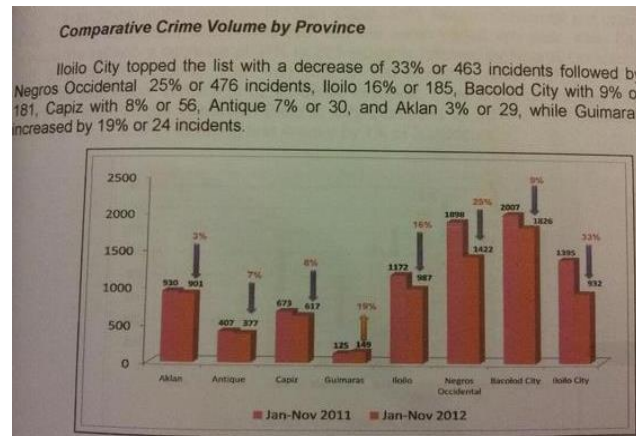

일로일로 범죄 발생률 최저